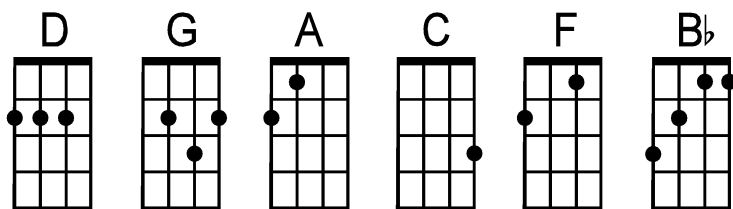

Everyday (Key of D)

by Buddy Holly and Norman Petty (1957)

Capo on 1st fret for original key (Eb)

Intro: D . . . | |

(sing a)

D . . . | G . . . | A . . . | D . . . | G . . . | A . . . |
Ev'—ry day it's a gettin' clo-ser, go-in' fas-ter than a roller coas-ter

D . . . | G . . . | A . . . | D . . . | G . . . | D . . . | A . . . |
Love like yours will surely come my way— (a-hey, a-hey, hey)

Bridge: G . . . | | C . . . | |
Ev'—ry day— seems a little long-er, Ev'—ry way— love's a little strong-er

F . . . | | Bb . . . | A . . . |
Come what may— do you ever long for True love from me—?

D . . . | G . . . | A . . . | D . . . | G . . . | A . . . |
Ev'—ry day it's a gettin' clo-ser, go-in' fas-ter than a roller coas-ter

D . . . | G . . . | A . . . | D . . . | G . . . | A . . . |

Bridge: G . . . | | C . . . | |
Ev'—ry day— seems a little long-er, Ev'—ry way— love's a little strong-er

F . . . | | Bb . . . | A . . . |
Come what may— do you ever long for True love from me—?